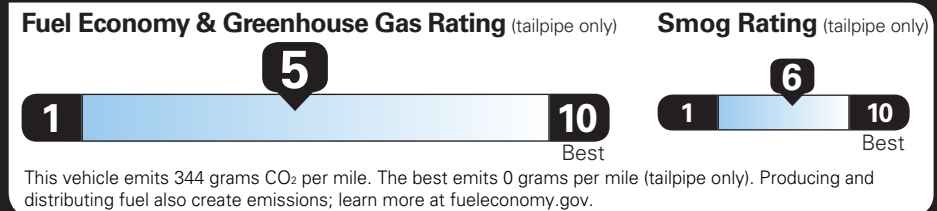

EPA DOT Fuel Economy and Environment

Gasoline Vehicle

Fuel Economy EQUINOX AWD

26 MPG Small SUVs range from 14 to 118 MPG. The best vehicle rates 140 MPGe.

24 city 29 highway

3.8 gallons per 100 miles

You spend **$500** more in fuel costs over 5 years compared to the average new vehicle.

Annual fuel cost **$2,000**