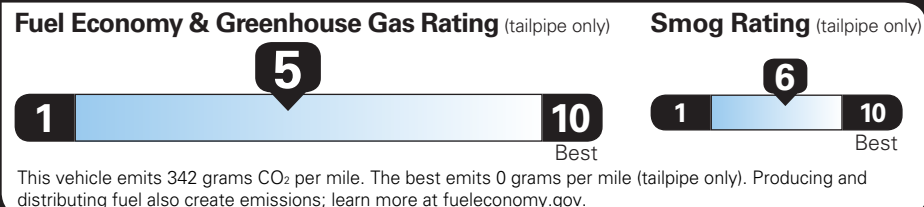

MANUFACTURER'S SUGGESTED RETAIL PRICE

STANDARD VEHICLE PRICE $30,800.00

OPTIONS & PRICING

OPTIONS INSTALLED BY THE MANUFACTURER (MAY REPLACE STANDARD EQUIPMENT SHOWN)

- CONVENIENCE PACKAGE II 2,050.00
  - EVOTEX SEATING SURFACES
  - 8-WAY POWER DRIVER SEAT ADJUSTER
  - 2-WAY POWER LUMBAR DRIVER SEAT ADJUSTER
  - AUTOSENSE POWER LIFTGATE
  - DUAL ZONE AUTO CLIMATE CONTROL
  - RAIN SENSING FRONT WINDSHIELD WIPERS
  - HEATED WIPER PARK
  - WIRELESS DEVICE CHARGING
  - UNIVERSAL HOME REMOTE
  - CABIN HUMIDITY AND WINDSHIELD TEMPERATURE SENSOR

Visit us at www.chevy.com

- SUNGLASS STORAGE
- MIDNIGHT EDITION 1,045.00
- BLACK EMBLEMS AND BOWTIES
- BLACK GRILLE
- HIGH GLOSS BLACK MIRROR CAPS
- BLACK ROOF RAILS
- 19" BLACK ALUMINUM WHEELS

TOTAL OPTIONS $3,095.00
TOTAL VEHICLE & OPTIONS $33,895.00
DESTINATION CHARGE 1,995.00

TOTAL VEHICLE PRICE* $35,890.00

EPA DOT Fuel Economy and Environment

Gasoline Vehicle

Fuel Economy
26 MPG
combined city/hwy
25 city
29 highway
3.8 gallons per 100 miles

EQUINOX AWD

Small SUVs range from 14 to 138 MPG. The best vehicle rates 146 MPGe.

You spend **$1,000** more in fuel costs over 5 years compared to the average new vehicle.

Annual fuel cost **$1,900**

Actual results will vary for many reasons, including driving conditions and how you drive and maintain your vehicle. The average new vehicle gets 29 MPG and costs $8,500 to fuel over 5 years. Cost estimates are based on 15,000 miles per year at $3.30 per gallon. MPGe is miles per gasoline gallon equivalent. Vehicle emissions are a significant cause of climate change and smog.

fuelconomy.gov

Calculate personalized estimates and compare vehicles

GOVERNMENT 5-STAR SAFETY RATINGS

Overall Vehicle Score **Not Rated** ⚠

Based on the combined ratings of frontal, side and rollover. Should ONLY be compared to other vehicles of similar size and weight. ⚠ Safety Concern: Visit www.safercar.gov or call 1-888-327-4236 for more details.

Frontal Crash Driver Passenger **Not Rated Not Rated**

Based on the risk of injury in a frontal impact. Should ONLY be compared to other vehicles of similar size and weight.

Side Crash Front seat Rear seat **★★★★★ ⚠**
★★★★★

Based on the risk of injury in a side impact.

Rollover **★★★★**

Based on the risk of rollover in a single-vehicle crash.

Star ratings range from 1 to 5 stars (★★★★★) with 5 being the highest. Source: National Highway Traffic Safety Administration (NHTSA) www.safercar.gov or 1-888-327-4236

PARTS CONTENT INFORMATION

FOR VEHICLES IN THIS CARLINE:
U.S./CANADIAN PARTS CONTENT: 11%
MAJOR SOURCES OF FOREIGN PARTS CONTENT: MEXICO 55%

NOTE: PARTS CONTENT DOES NOT INCLUDE FINAL ASSEMBLY, DISTRIBUTION, OR OTHER NON-PARTS COSTS.

FOR THIS VEHICLE:
FINAL ASSEMBLY POINT: SAN LUIS POTOSI, MEXICO
COUNTRY OF ORIGIN: ENGINE: MEXICO TRANSMISSION: MEXICO

This label has been applied pursuant to Federal law - Do not remove prior to delivery to the ultimate purchaser. *Includes Manufacturer's Recommended Pre-Delivery Service. Does not include dealer installed options and accessories not listed above, local taxes or license fees.

© 2009 General Motors LLC GMLBL_PROD_0044 - 11/01/2025

ORDER NO FWZJBD SALES CODE E
SALES MODEL CODE 1PT26
DEALER NO 09163
FINAL ASSEMBLY:
SAN LUIS POTOSI, MEXICO

VIN 3GNAXPEG2TL534923 REISSUE

DEALER TO WHOM DELIVERED
WEBB CHEVROLET PLAINFIELD, INC.
16140 S LINCOLN HWY
PLAINFIELD, IL 60586-5132

Better drives start with OnStar®
Activate today

Learn more at onstar.com, or scan the QR code

onstar.com/privacy