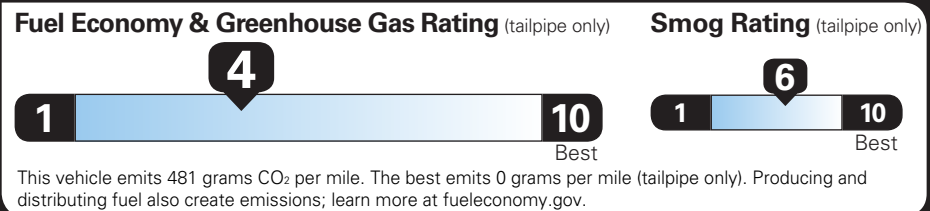

TOTAL VEHICLE PRICE* \$42,670.00

EPA DOT Fuel Economy and Environment

Gasoline Vehicle

SILVERADO 4WD

Fuel Economy

18 MPG combined city/hwy

17 MPG city

20 MPG highway

5.6 gallons per 100 miles

You spend \$5,000 more in fuel costs over 5 years compared to the average new vehicle.

Standard pickup trucks range from 12 to 84 MPG. The best vehicle rates 140 MPGe.

Annual fuel cost \$2,900